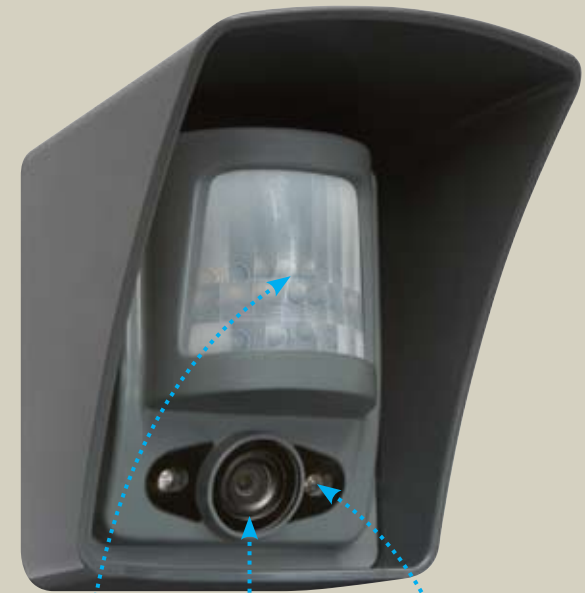

### Specifications

- Transceiver 915 MHz, 25 channel Spread Spectrum, AES encrypted, 0.10 watt
- RF Range: up to 2,000 open air between panel and MotionViewers
- Battery Life: up to 4 years on Control Panel and MotionViewers
- Detection/Illumination: up to 40 feet
- IP65 weatherproof rating on MotionViewers
- Operating temperature: -20F to +140F (-33C to +70C)

## The Stakeout-Pro

Portable Remote Sentries  
where you need them.

CAMERA

Motion Sensor

Illuminators

## Force Multiplier In A Box

The Videofied Stakeout-Pro is a wireless portable remote sentry video system that can be instantly deployed as needed and moved as situations evolve. Wireless MotionViewers use sophisticated PIR technology to trigger the integrated night vision camera and capture a 10 second clip of the incident. The system immediately sends the video alert over the cell network to the portable monitoring laptop for review. The Stakeout-Pro allows a single person to monitor multiple entry and exit points from a single location anywhere there is cell coverage.

The monitoring laptop's **integrated cell modem** receives the video alerts of the incident sent by the control panel for immediate review by the agent. The 10 second video alerts provide immediate situational awareness to determine appropriate response.