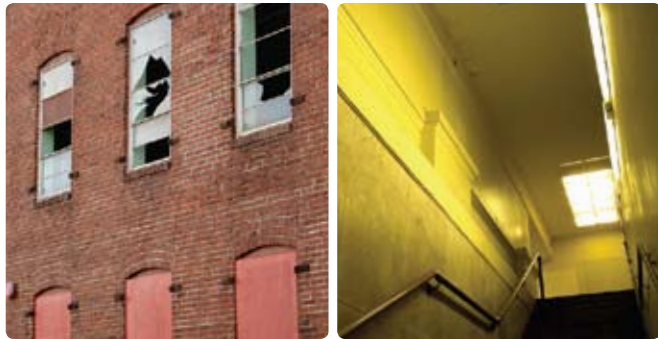

## Force Multiplier In A Box

The Videofied Stakeout-Pro is a wireless portable remote sentry video system that can be instantly deployed as needed and moved as situations evolve. Wireless MotionViewers use sophisticated PIR technology to trigger the integrated night vision camera and capture a 10 second clip of the incident. The system immediately sends the video alert over the cell network to the portable monitoring laptop for review. The Stakeout-Pro allows a single person to monitor multiple entry and exit points from a single location anywhere there is cell coverage.