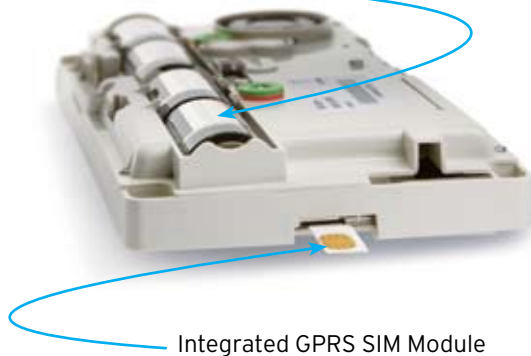

## A detector that makes A DIFFERENCE

VIDEOFIED™ guarantees peace of mind and respect for your privacy.

## TOTALLY Wireless GPRS Cell Video Security System

- > Operates for months on a set of batteries
- > Up to 24 cameras
- > 24 x 7 monitoring
- > All Weather
- > From -20F to 140F
- > IP65 Rated

Self Powered

Integrated GPRS SIM Module

- > On detection, the wide-angle camera records a 10 second video.
- > The video is sent to the monitoring station.
- > The monitoring agents can watch the video of the intrusion in real time, eliminating uncertainty!
- > In cases of intrusion or real danger, the monitoring center calls the police.